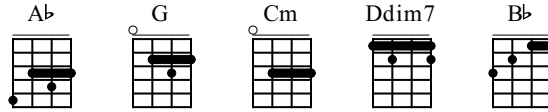

Flamenco Feeling

ARPÈGE, FINGERPICKING

More free guitar tabs at guitares-quebec.com

Music by Alain Moreau

C Tuning

①=A ③=C
②=E ④=G

Ukul.

First system of music. Treble clef, 2/4 time signature. Dynamics: *p*, *mf*, *p*. Fingerings: *i*, *m*, *a*. Chords: Ab, G, Cm. Ukulele tablature: 0 3 3 3 0 3 3 3 3 2 1 1 3 2 1 1.

Second system of music. Treble clef. Chords: Ab, G. Ukulele tablature: 5 3 4 3 5 3 4 3 0 2 3 2 0 2 3 2.

Third system of music. Treble clef. Dynamics: *a*, *m*, *p*. Fingerings: *i*. Chords: Cm, Ddim7. Ukulele tablature: 3 3 3 3 3 3 2 1 2 2 1 2 1.

Fourth system of music. Treble clef. Chords: Cm, Bb. Ukulele tablature: 3 3 3 3 3 3 1 1 2 1 1 2 3.