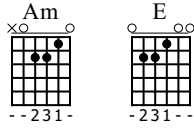

# Waiting

SLIDE, HARMONIQUE NATURELLE  
 More free guitar tabs at [guitares-quebec.com](http://guitares-quebec.com)

Music by Alain Moreau

Standard tuning

Musical notation for measures 1-4. The first measure starts with a treble clef, a 4/4 time signature, and a first finger (1) on the first string. The melody is in Am and E. The guitar tab below shows fret numbers: 9-10-9, 8-10, 12-8, 17-12, 13-14, 9-9, 7-9, 12-7, 16-12, 12-13. A dynamic marking of *mf* is present.

Musical notation for measures 5-8. The melody continues in Am and E. The guitar tab shows fret numbers: 9-10-9, 8-10, 12-8, 17-12, 13-14, 13-12, 13-15, 12-15, 16-12, 15-12.

Musical notation for measures 9-12. The melody concludes with a natural harmonic on the 12th fret. The guitar tab shows fret numbers: 14-13-14, 12-13, 17-12, 10-9, 10-12, 0, <12>, <7>.